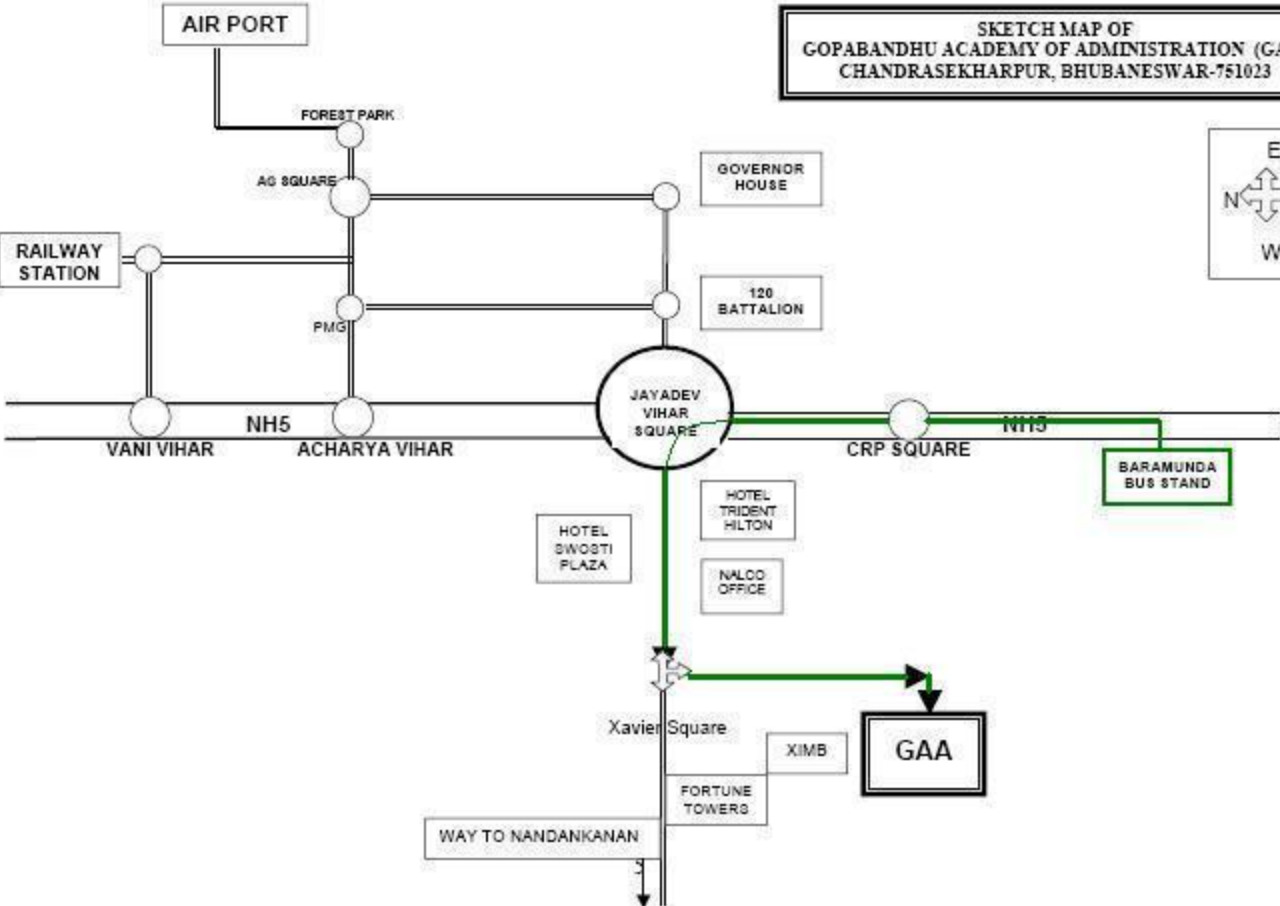

HOTEL TRIDENT HILTON

NALCO OFFICE

Xavier Square

XIMB

GAA

FORTUNE TOWERS

WAY TO NANDANKANAN

**SKETCH MAP OF
GOPABANDHU ACADEMY OF ADMINISTRATION (GAA)
CHANDRASEKHARPUR, BHUBANESWAR-751023**

**SKETCH MAP OF
GOPABANDHU ACADEMY OF ADMINISTRATION (GAA)
CHANDRASEKHARPUR, BHUBANESWAR-751023**

AIR PORT

FOREST PARK

AG SQUARE

GOVERNOR HOUSE

RAILWAY STATION

120 BATTALION

PMG