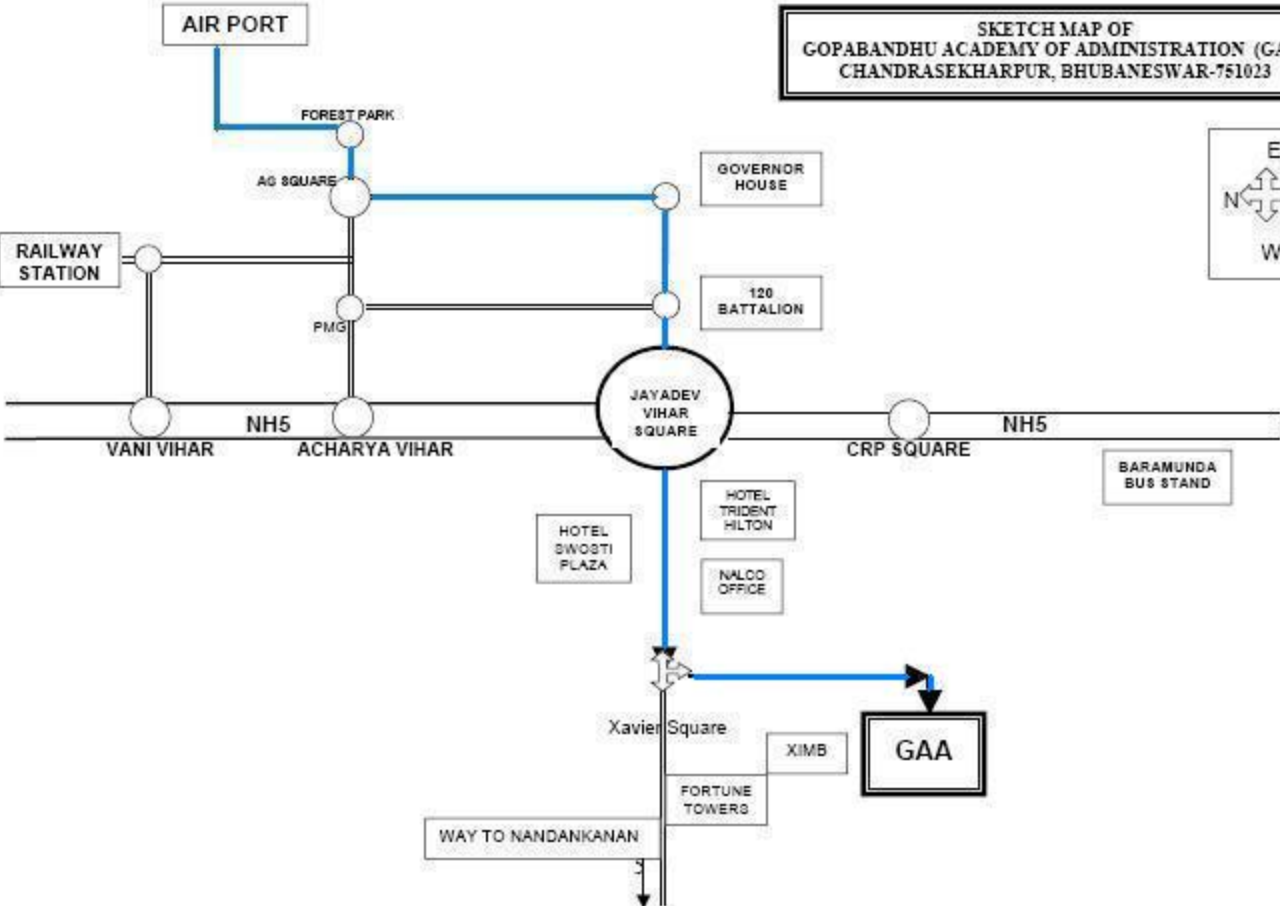

HOTEL TRIDENT HILTON

NALCO OFFICE

Xavier Square

XIMB

GAA

FORTUNE TOWERS

WAY TO NANDANKANAN

**SKETCH MAP OF
GOPABANDHU ACADEMY OF ADMINISTRATION (GAA)
CHANDRASEKHARPUR, BHUBANESWAR-751023**

**SKETCH MAP OF
GOPABANDHU ACADEMY OF ADMINISTRATION (GAA)
CHANDRASEKHARPUR, BHUBANESWAR-751023**

AIR PORT

FOREST PARK

AG SQUARE

GOVERNOR HOUSE

RAILWAY STATION

120 BATTALION

PMG