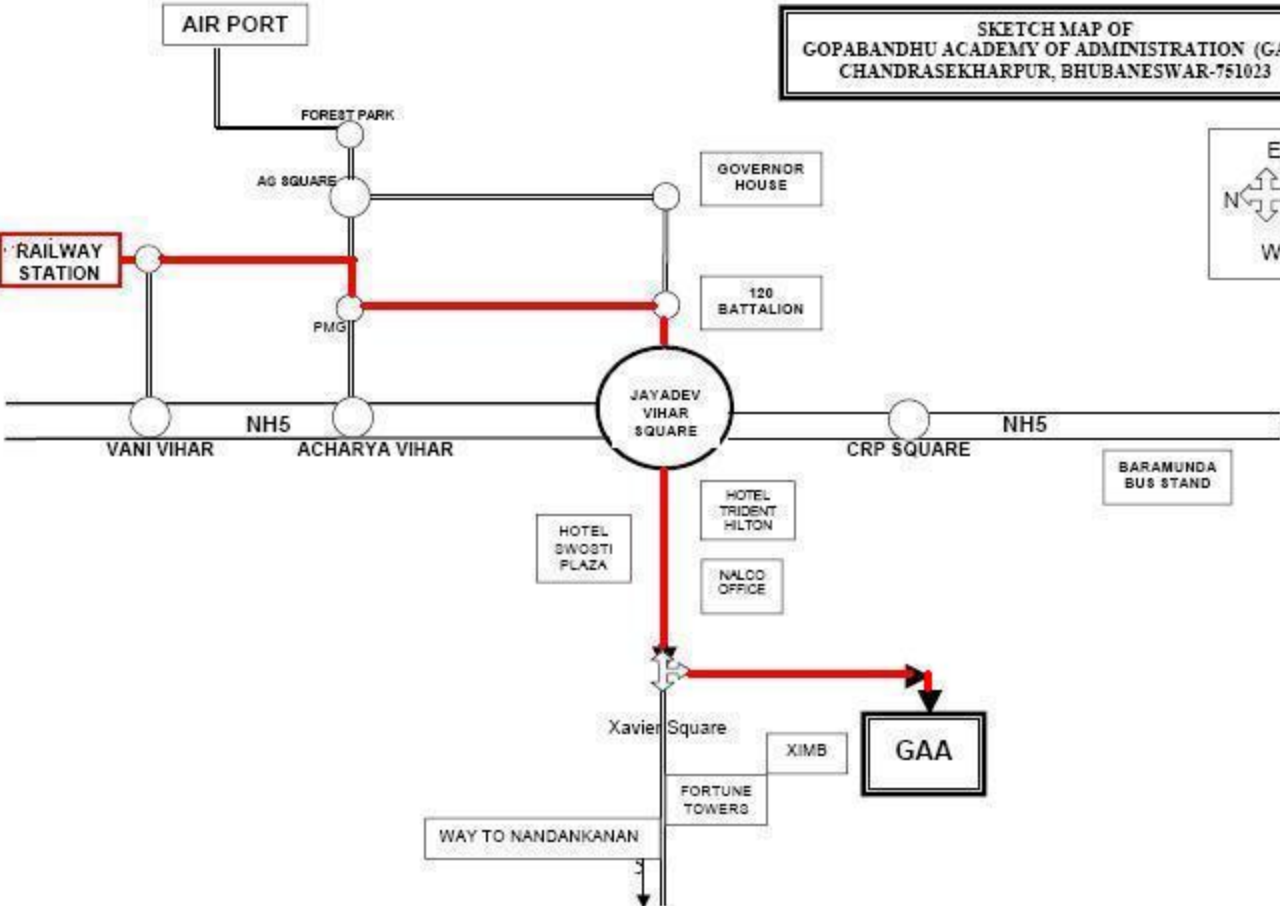

**SKETCH MAP OF
GOPABANDHU ACADEMY OF ADMINISTRATION (GAA)
CHANDRASEKHARPUR, BHUBANESWAR-751023**

AIR PORT

FOREST PARK

AG SQUARE

GOVERNOR HOUSE

RAILWAY STATION

120 BATTALION

PMG

JAYADEV VIHAR SQUARE

NH5

NH5

VANI VIHAR

ACHARYA VIHAR

CRP SQUARE

BARAMUNDA BUS STAND

HOTEL SWOSTI PLAZA

HOTEL TRIDENT HILTON

NALCO OFFICE

Xavier Square

XIMB

GAA

FORTUNE TOWERS

WAY TO NANDANKANAN

**SKETCH MAP OF
GOPABANDHU ACADEMY OF ADMINISTRATION (GAA)
CHANDRASEKHARPUR, BHUBANESWAR-751023**